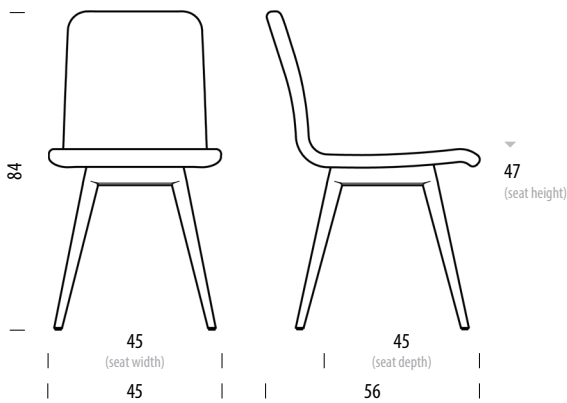

#### Dimensions (tolerances)

The dimensions shown are indicative, they may vary due to the natural properties of wood, season, or manufacturing processes. Deviations from the specified size may occur, usually no more than 1 cm.

## Basic info

<b>Design</b>	Salih Teskeredžić
<b>Product size</b>	W: 45, D: 56, H: 84
<b>Packaging</b>	W: 51,5, D: 66,5, H: 103
<b>Volume</b>	0,35 m <sup>3</sup>
<b>Net weight</b>	5,7 kg
<b>Gross weight</b>	14,3 kg (2 pcs per packaging)